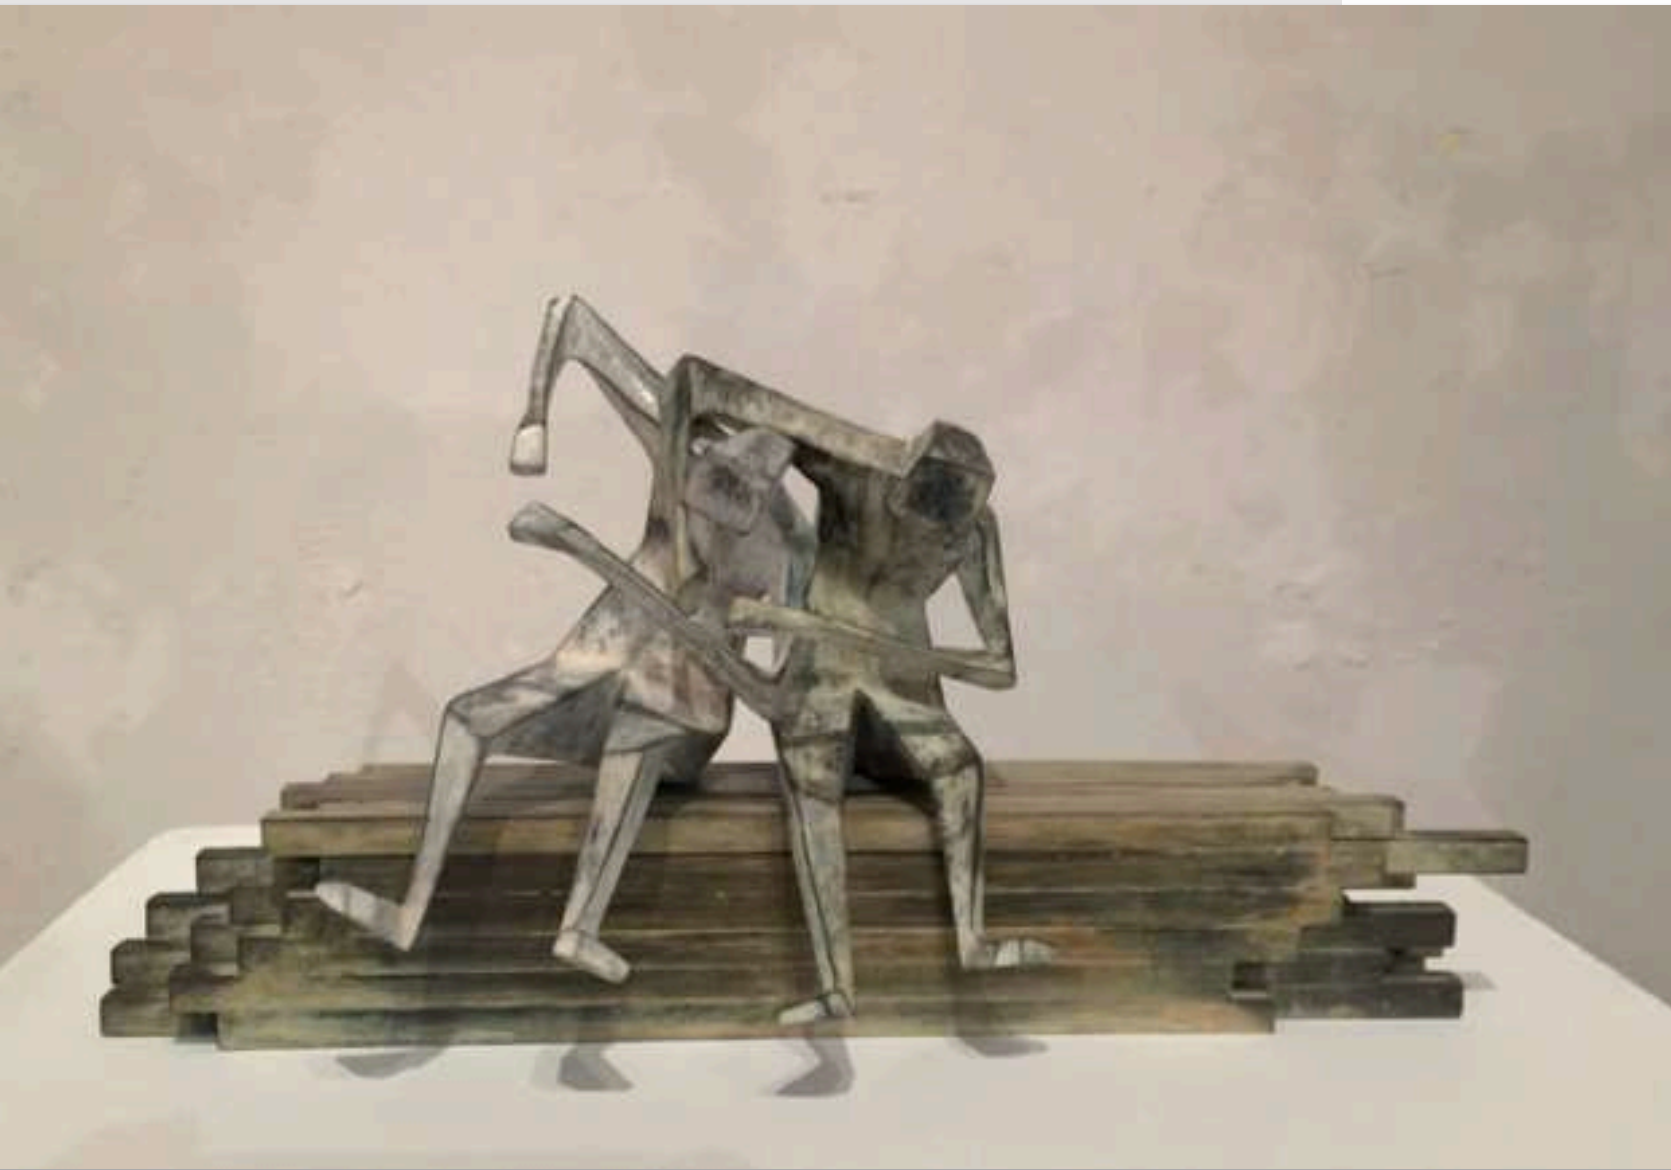

DAVID
CAMORLINGA

Galeria de Los Apos
ARTE Y SUBASTAS

Friendship

lost wax bronze in
matte finish with
brown and white
patina.

19.6 x 4.7 x 9.8 in