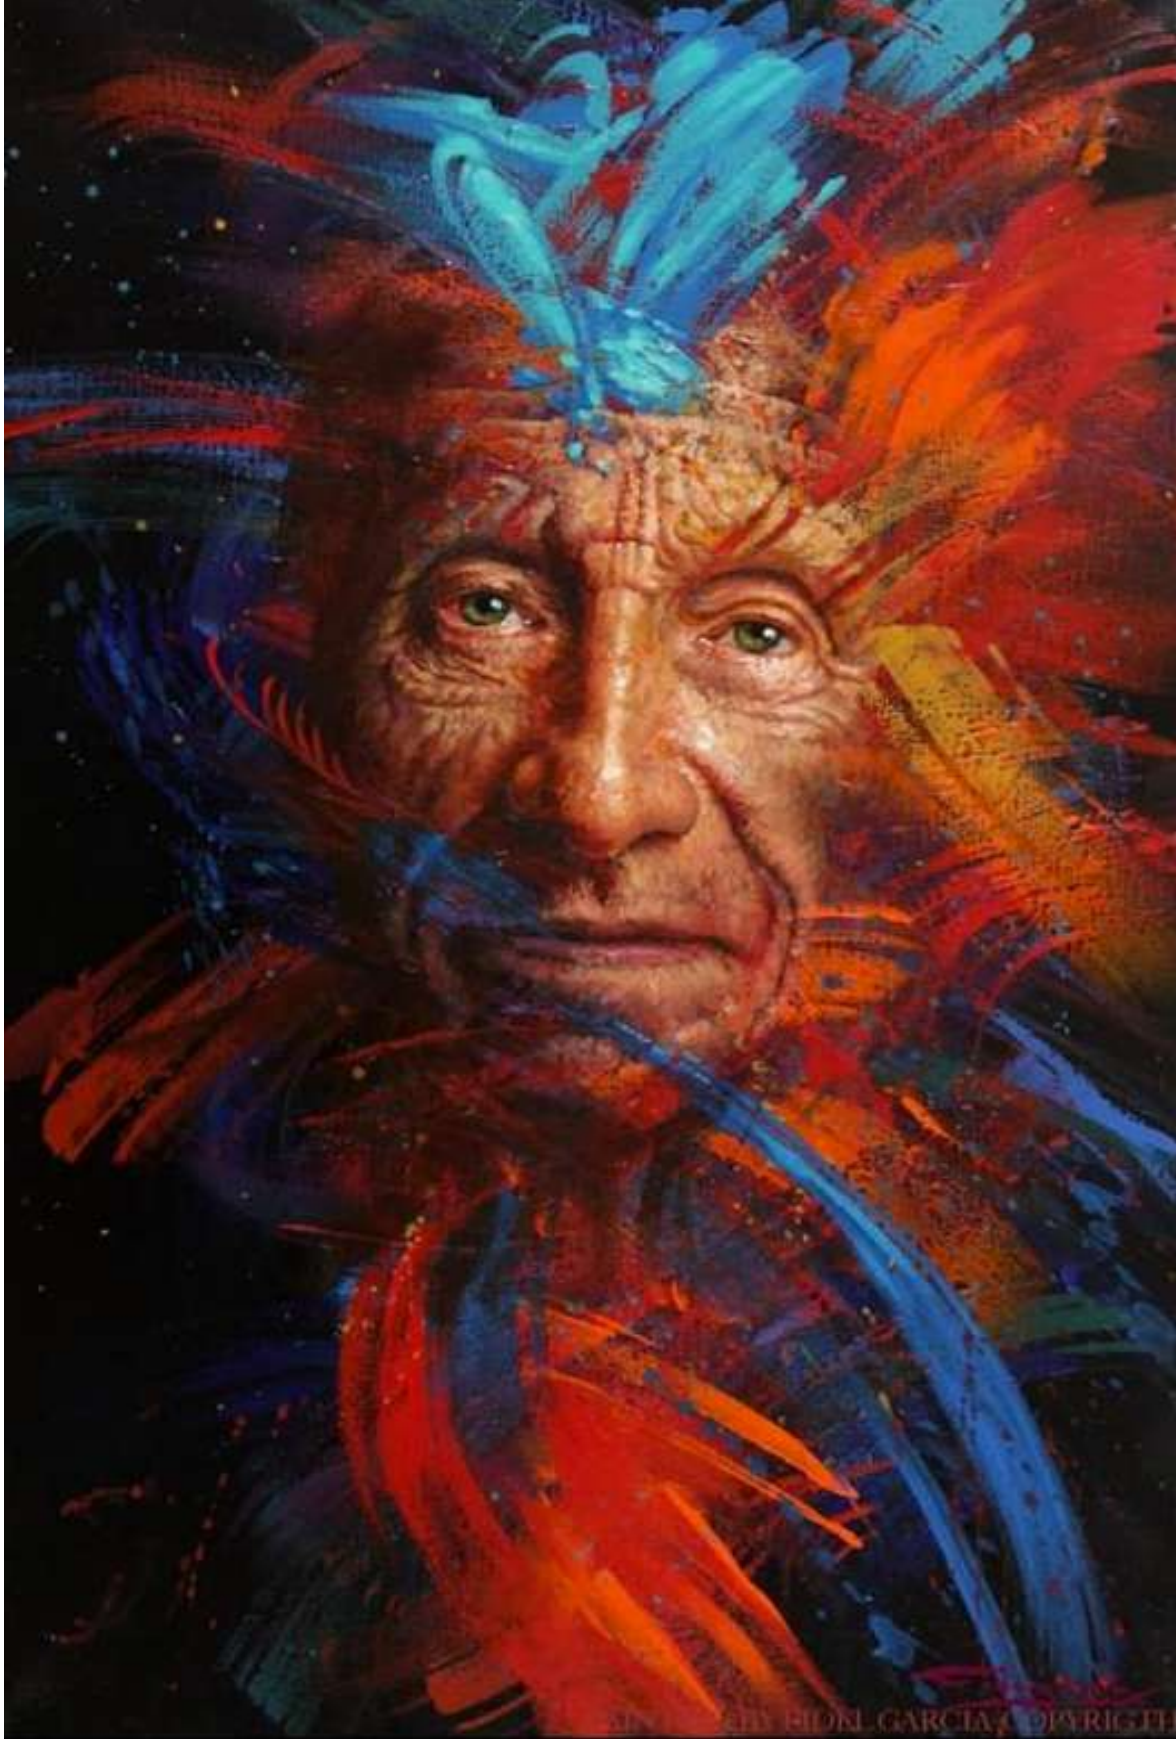

Oil on canvas

50 x 30 in

FIDEL GARCÍA

Galería de Los Anpos
ARTE Y SUBASTAS

Preccious Moments

Gold leaf and oil on canvas

31.4 x 19.6 in

FIDEL GARCÍA