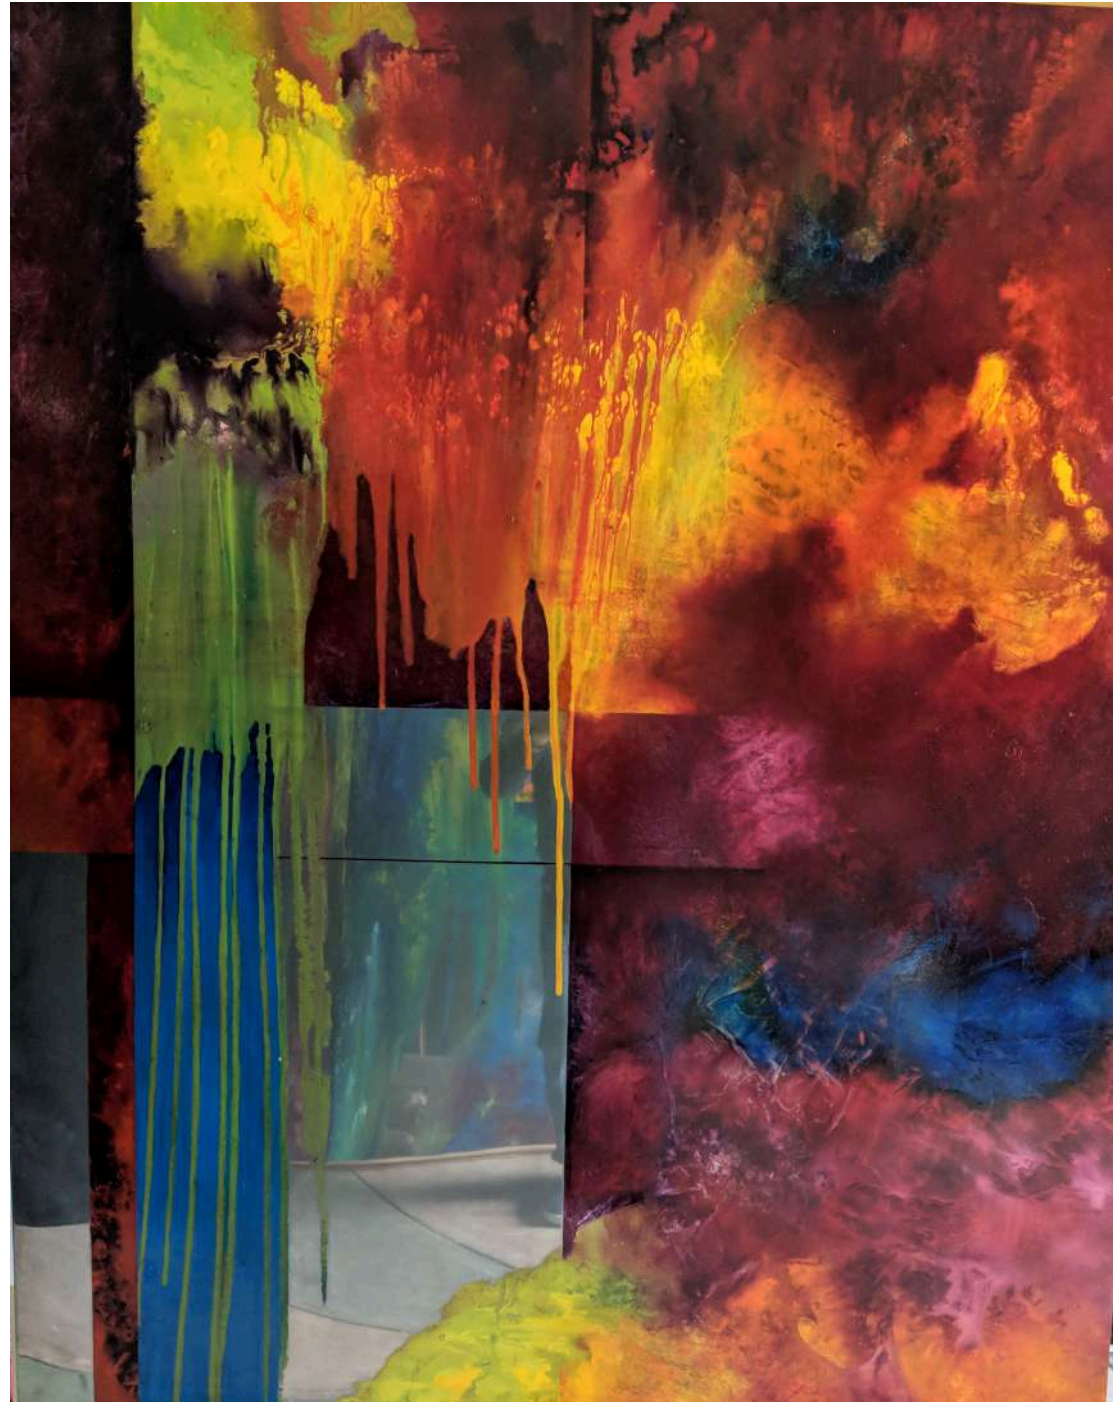

***Between Shadow
and Space***

Mixed on stainless
steel plate
59.8 x 48 in

RITA GRANADOS

Galeria de Los Supos

ARTE Y SUBASTAS

***Between Shadow
and Space***

Mixed on stainless
steel plate
59.8 x 48 in

RITA GRANADOS